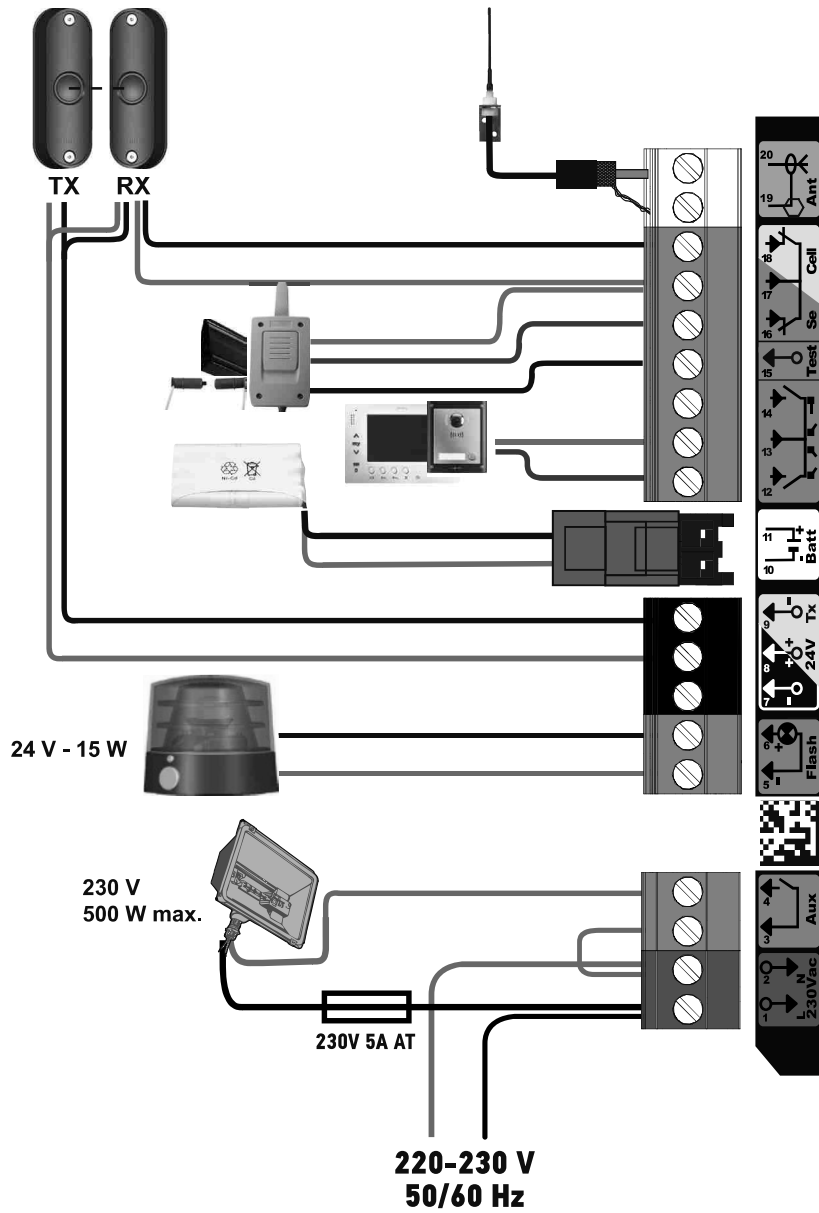

NOTICE ILLUSTRATIONS SOMFY ELIXO SMART IO

4

5

6

8

9

10

11

15

16

17

P4 = 1

P4 = 2

19C

P4 = 3

20

P4 = 1

21

24 V -15 W

22

23

24

Px = 2

25