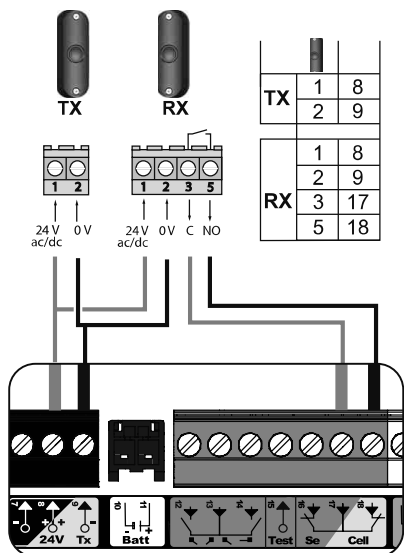

NOTICE ILLUSTRATIONS SOMFY ELIXO SMART IO

4

5

6

8

9

10

11

15

16

17

P4 = 1

P4 = 2

19C

P4 = 3

20

P4 = 1

21

24 V -15 W

22

23

24

Px = 2

25